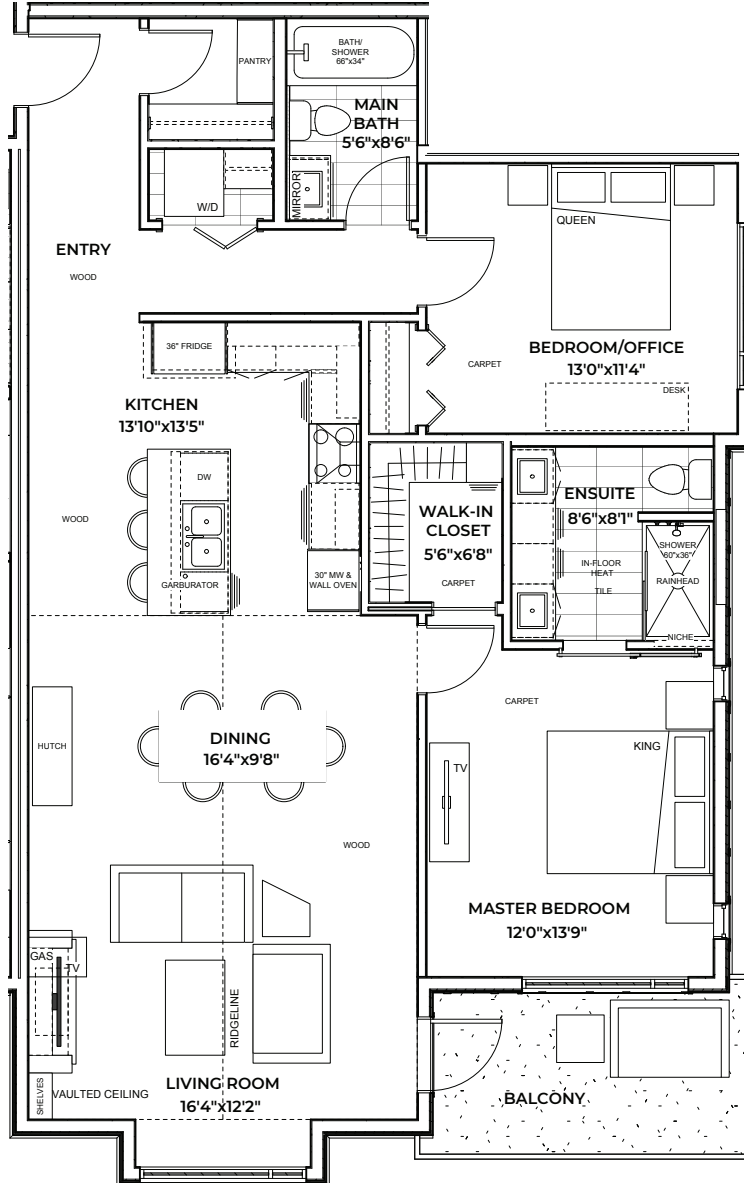

# THE GABLES

Unit 305

2 Bedroom | 2 Bath  
Living Space 1245 Sq Ft

The developer reserves the right to make modifications or substitutions to design and specifications on all buildings and features of this development. All square footages are only based on preliminary architectural measurements and are only approximate measurements. E.&O.E.